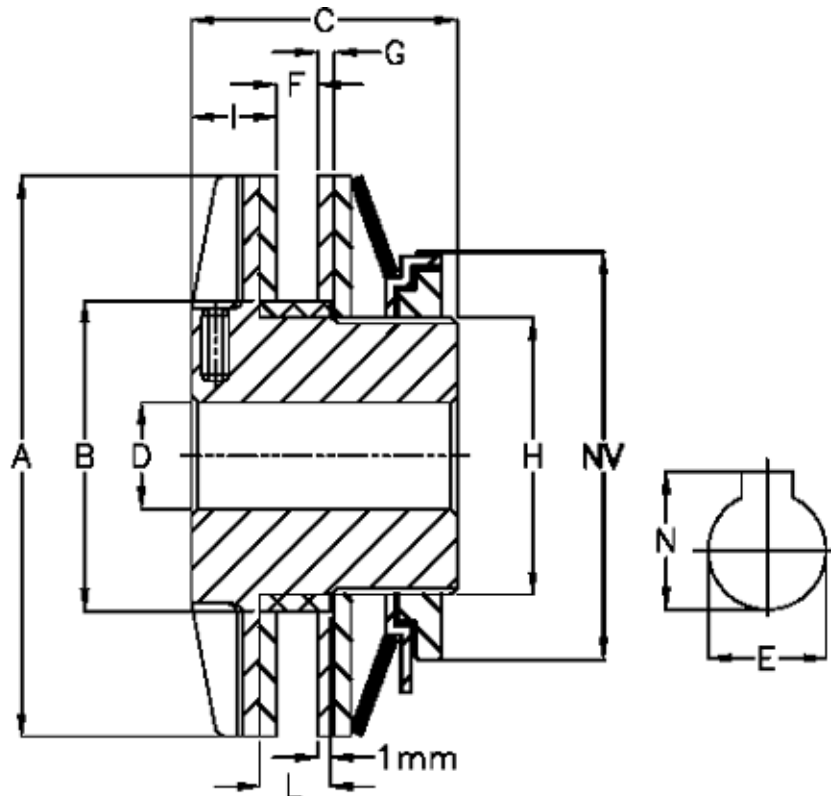

Article number: 4601206

Description: Securex torque limiter T 120/65

## Measures

A = 65	L	= 14
B = 45	Largest possible bore with slot according to DIN 6885/1, E max = 22	
C = 50	Largest possible bore with slot according to DIN 6885/1, N	= 24.8
D = 10	Largest possible bore with slot according to DIN 6885/3, E max = 25	
F = 13	Largest possible bore with slot according to DIN 6885/3, N	= 27.3
G = 4	Max torque Nm	= 120
H = 36	Number of springs	= 2
I = 16	NV	= 50